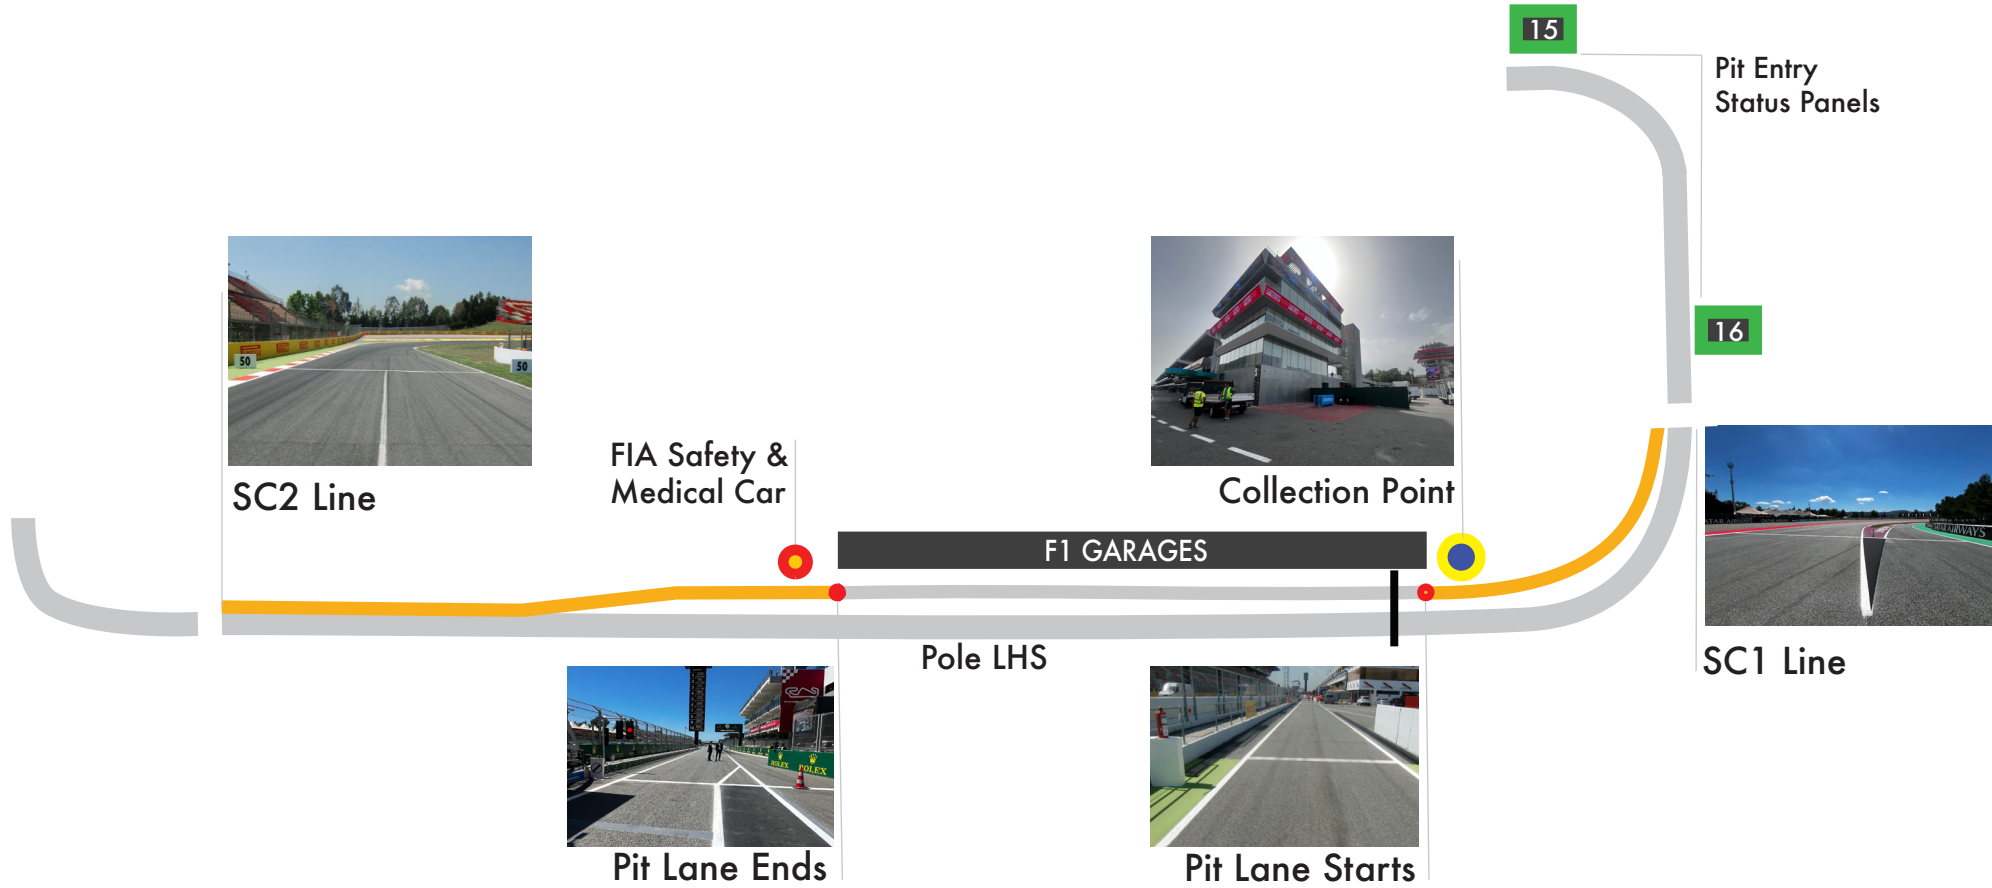

Description Event Notes - Circuit Map, Pit Lane Drawing and Red Zones V2

Enclosed Event Notes - Circuit Map, Pit Lane Drawing and Red Zones V2.pdf

Niels Wittich

The FIA Formula One Race Director

FIA Formula 1 World Championship™

FORMULA 1 ARAMCO GRAN PREMIO DE ESPAÑA 2024 - Barcelona

Circuit Map

Circuit Centreline Length = 4.657km

FIA FORMULA 1 WORLD CHAMPIONSHIP

2024
BARCELONA
GRAND PRIX

PIT LANE DRAWING

21 June 2024
V2

48	47	46	45	44	43	42	41	40	39	38	37	36	35	34	33	32	31	30	29	28	27	26	25	24	23	22	21	20	19	18	17	16	15	14	13	12	11	10	09	08	07	06	05	04	03	02	01	00		
FOM	HAAS	HAAS	HAAS	HAAS	SAUBER	SAUBER	SAUBER	SAUBER	RACING BULLS	RACING BULLS	RACING BULLS	RACING BULLS	WILLIAMS	WILLIAMS	WILLIAMS	WILLIAMS	ALPINE	ALPINE	ALPINE	ALPINE	ASTON MARTIN	ASTON MARTIN	ASTON MARTIN	ASTON MARTIN	WALKWAY	MCLAREN	MCLAREN	MCLAREN	MCLAREN	FERRARI	FERRARI	FERRARI	FERRARI	MERCEDES	MERCEDES	MERCEDES	MERCEDES	RED BULL	RED BULL	RED BULL	RED BULL	RED BULL	FOM	FOM	FIA	FIA	FIA	FIA	FOM	FOM
	HAAS				SAUBER				RAB			WILLIAMS				ALPINE				ASTON MARTIN					MCLAREN				FERRARI			MERCEDES				RED BULL													DESIGNATED AREA	

FAST LANE

PHOTOGRAPHERS EXCLUSION RED ZONE

FORMULA 1 ARAMCO GRAN PREMIO DE ESPAÑA 2024