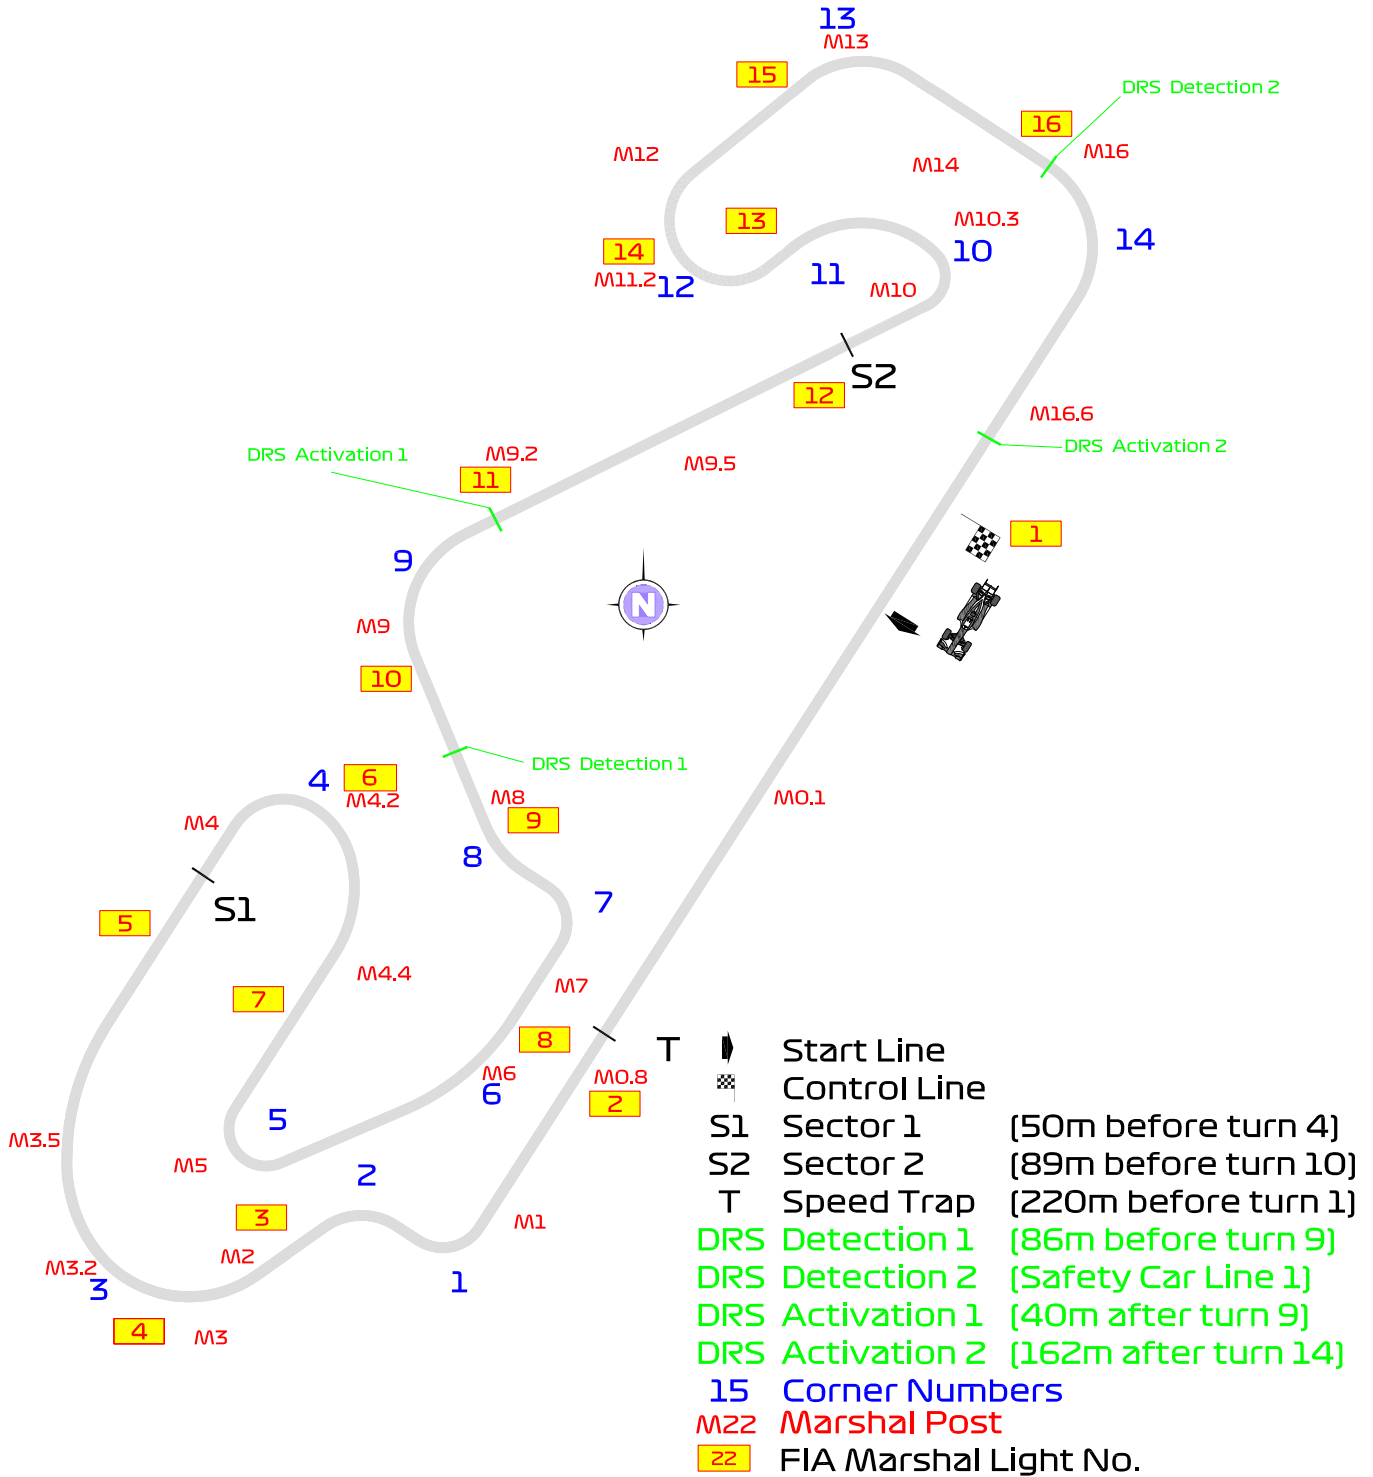

FIA FORMULA 1 WORLD CHAMPIONSHIP

2024 SPANISH GRAND PRIX

21 - 23 June 2024

From	The FIA Formula One Race Director	Document	12
To	All Teams, All Officials	Date	21 June 2024
		Time	12:56

Title Event Notes - Circuit Map, Pit Lane Drawing and Red Zones V2

Description Event Notes - Circuit Map, Pit Lane Drawing and Red Zones V2

Enclosed Event Notes - Circuit Map, Pit Lane Drawing and Red Zones V2.pdf

Niels Wittich

The FIA Formula One Race Director

FIA Formula 1 World Championship™

FORMULA 1 ARAMCO GRAN PREMIO DE ESPAÑA 2024 - Barcelona

Circuit Map

Circuit Centreline Length = 4.657km

FIA FORMULA 1 WORLD CHAMPIONSHIP

2024
BARCELONA
GRAND PRIX

PIT LANE DRAWING

21 June 2024
V2

48	47	46	45	44	43	42	41	40	39	38	37	36	35	34	33	32	31	30	29	28	27	26	25	24	23	22	21	20	19	18	17	16	15	14	13	12	11	10	09	08	07	06	05	04	03	02	01	00		
FOM	HAAS	HAAS	HAAS	HAAS	SAUBER	SAUBER	SAUBER	SAUBER	RACING BULLS	RACING BULLS	RACING BULLS	RACING BULLS	WILLIAMS	WILLIAMS	WILLIAMS	WILLIAMS	ALPINE	ALPINE	ALPINE	ALPINE	ASTON MARTIN	ASTON MARTIN	ASTON MARTIN	ASTON MARTIN	WALKWAY	MCLAREN	MCLAREN	MCLAREN	MCLAREN	FERRARI	FERRARI	FERRARI	FERRARI	MERCEDES	MERCEDES	MERCEDES	MERCEDES	RED BULL	RED BULL	RED BULL	RED BULL	RED BULL	FOM	FOM	FIA	FIA	FIA	FIA	FOM	FOM
	HAAS				SAUBER				RAB			WILLIAMS				ALPINE				ASTON MARTIN					MCLAREN				FERRARI			MERCEDES				RED BULL													DESIGNATED AREA	

FAST LANE

PHOTOGRAPHERS EXCLUSION RED ZONE

FORMULA 1 ARAMCO GRAN PREMIO DE ESPAÑA 2024